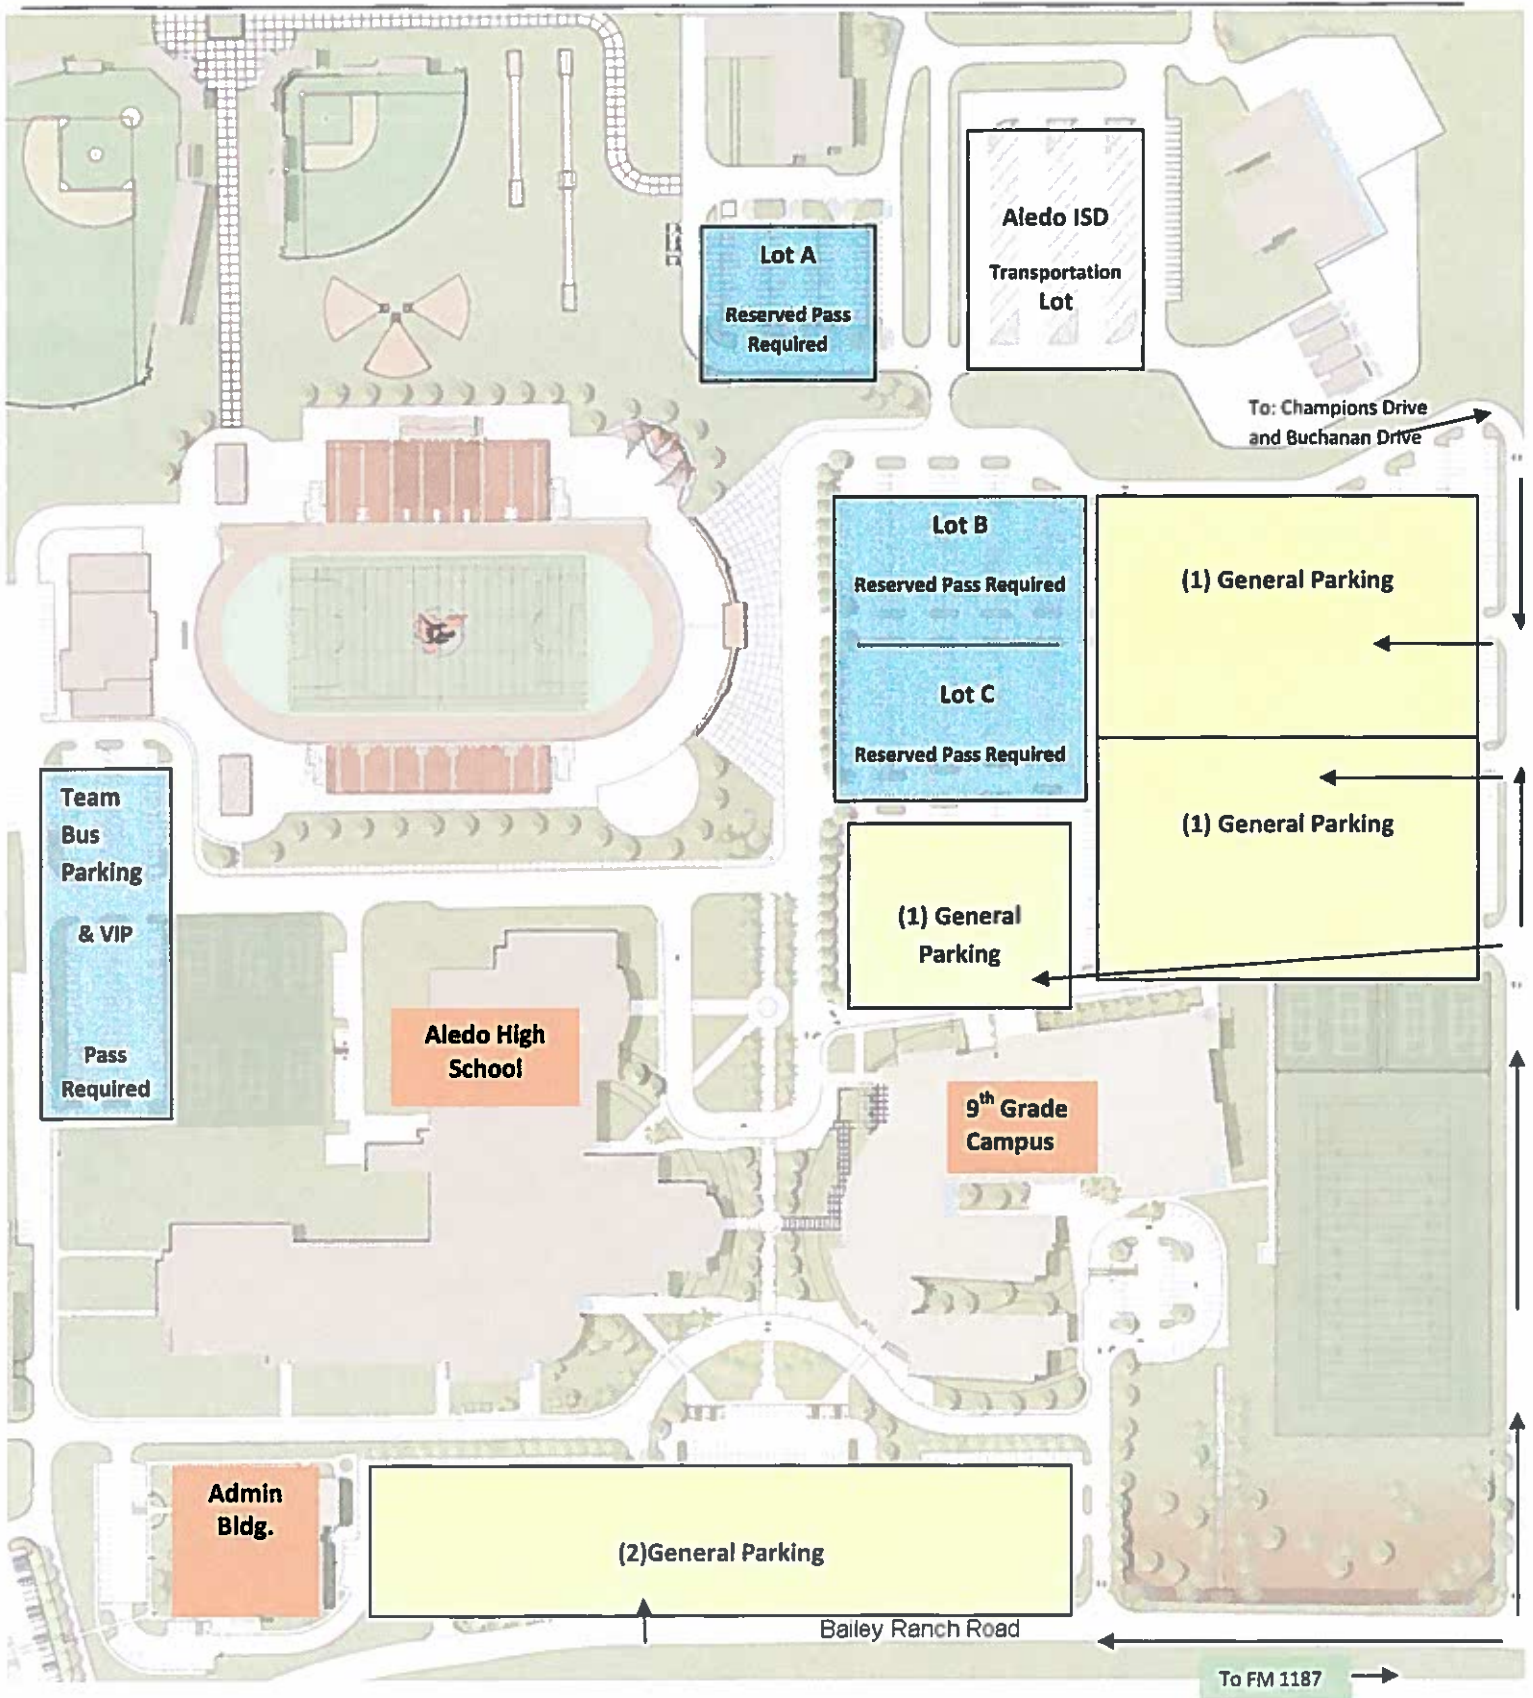

ALEDO I.S.D. BEARCAT FOOTBALL STADIUM PARKING

- (1) GENERAL PARKING: From 1187 turn west onto Bailey Ranch Road, north on Champion Drive, west on Buchanan Drive to (1) General Parking in front of the Stadium OR turn north at the Aledo High School Digital Sign to (1) General Parking in front of the Stadium.
- (2) GENERAL PARKING: Off of Bailey Ranch Road south of the high school.